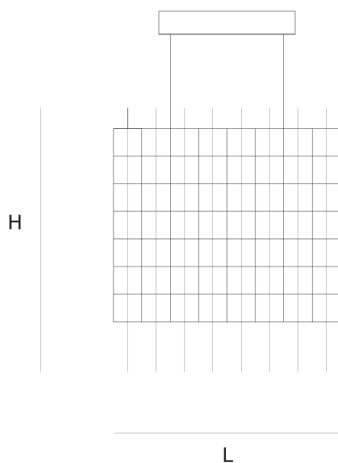

Product data sheet

Date: May 18th 2023

ABOUT **UNIVERSE SQUARE** **WITH GLASS** **SUSPENSION** by Jan Pauwels

By adding vertical glass tubes, the Universe Square looks immense by showing myriads of shiny reflecting lights (see model Cosmos Square 100 for the version with led circuit boards)

DIMENSIONS

L 104 cm 40.9 inch
H 85 cm 33.5 inch
W 104 cm 40.9 inch

LIGHTSOURCE

548 x led, E10,
12V/0,33W, 2600K,
12604LM

FINISH

Nickel
Brass
Blackbrass

TYPE.NR

CANOPY

L 59.5 cm 23.4 inch
H 10 cm 3.9 inch
W 37.5 cm 14.8 inch

INCLUDED

Yes

9 45 126x112x110cm
24 25 36x36x85cm

CABLELENGTH

Up to 200 cm 78 inch

TYPE	Suspension
STANDARD	
OPTIONAL	3000K or 3500K led. no glassrods
TRANSFORMER/DRIVER	SCPower KVF-12200-TDW
DIMMING	leading and trailing edge
CLASSIFICATION	UL no IP20 yes