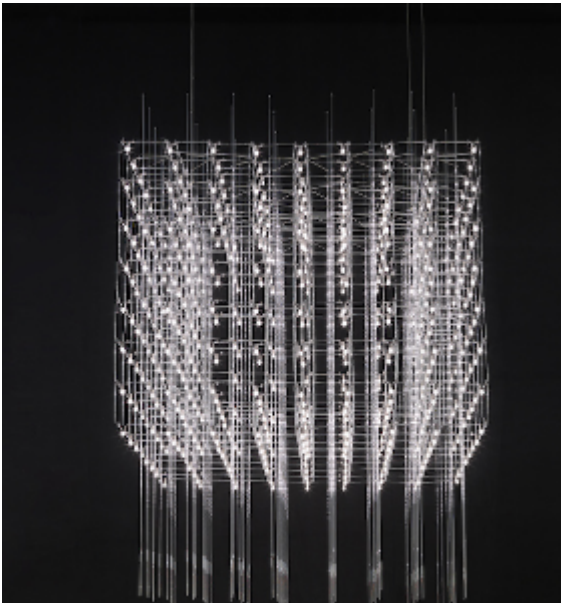

Product data sheet

Date: May 18th 2023

ABOUT **UNIVERSE SQUARE** **WITH GLASS** **SUSPENSION** by Jan Pauwels

By adding vertical glass tubes, the Universe Square looks immense by showing myriads of shiny reflecting lights (see model Cosmos Square 100 for the version with led circuit boards)

DIMENSIONS

L 104 cm 40.9 inch
H 85 cm 33.5 inch
W 104 cm 40.9 inch

LIGHTSOURCE

548 x led, E10,
12V/0,33W, 2600K,
12604LM

FINISH

Nickel
Brass
Blackbrass

TYPE.NR

CANOPY

L 59.5 cm 23.4 inch
H 10 cm 3.9 inch
W 37.5 cm 14.8 inch

INCLUDED

Yes

9 45 126x112x110cm
24 25 36x36x85cm

CABLELENGTH

Up to 200 cm 78 inch

TYPE	Suspension
STANDARD	
OPTIONAL	3000K or 3500K led. no glassrods
TRANSFORMER/DRIVER	SCPower KVF-12200-TDW
DIMMING	leading and trailing edge
CLASSIFICATION	UL no IP20 yes